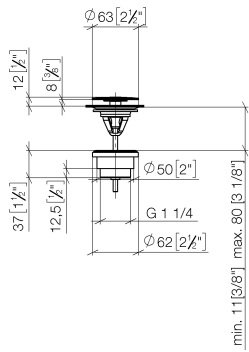

## Basin Waste without press-closing 1 1/4" - Brushed Chrome

---

IMO

10 126 970

Only suitable for sinks without an overflow.

10 126 970

mm [inches]

10 126 970

### Spare parts list

No.	Item Number	Name	Quantity used	Delivery time
1	09 31 20 097-93	plug	1	20
2	09 30 30 179 90	screw	1	2
3	09 11 01 038-93	cup	1	20
4	09 14 05 061 90	seal	1	2
5	09 14 03 153 90	seal	1	2
6	09 11 10 156-93	connection	1	20